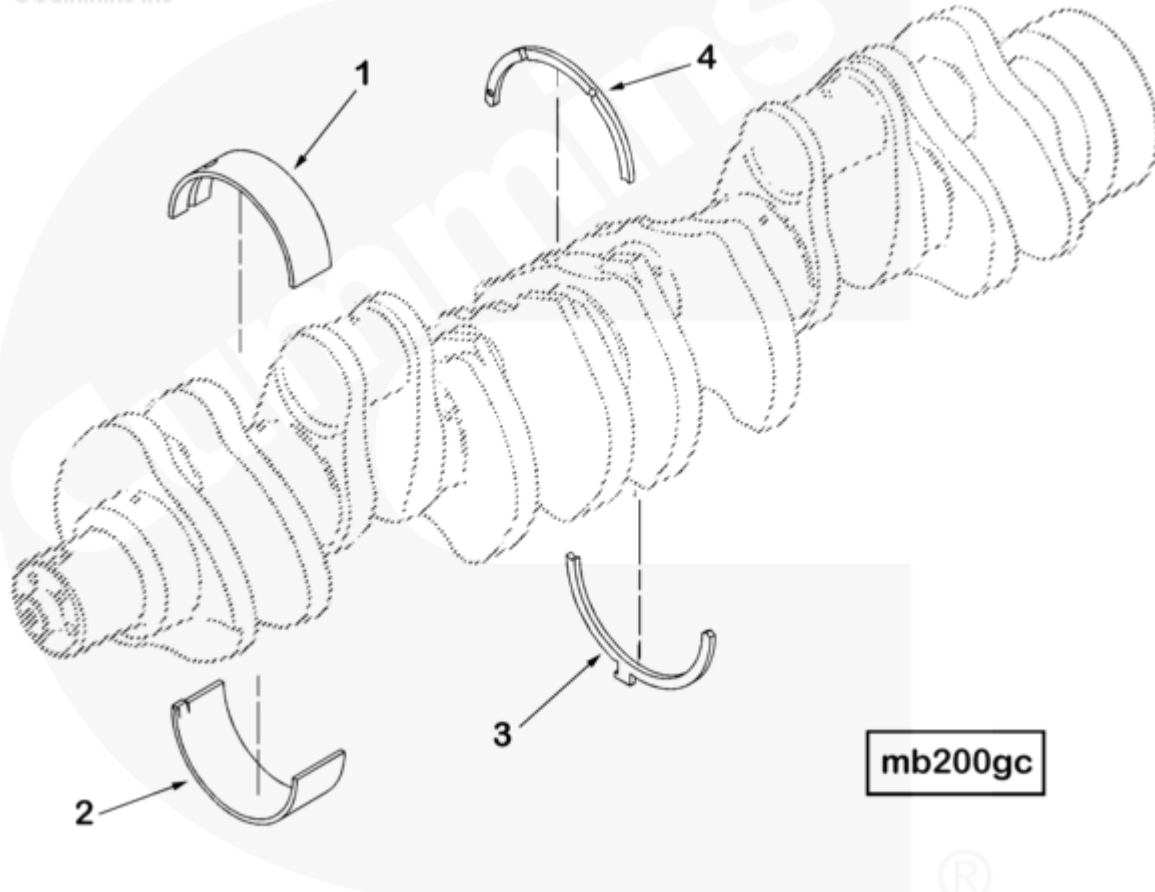

Parts Catalog - Option Detail

Electronic Parts Catalog - Option Detail				
Option	Group	Graphic	Film Card	Date
BB2762-01	01.02.1	mb200gc	II	23-DEC-03
Engines	ISM CM570, ISM CM570/870, ISM CM875, ISM CM876, ISM CM876 E, ISM11 CM876 M103, ISM11 CM876 SN, M11 CELECT, M11 CELECT PLUS, M11 MECHANICAL, QSM11 CM570, QSM11 CM876			

©Cummins Inc

SMALL | MEDIUM | LARGE

Cart	Ref No	Part Number	Part Description	Required	Remarks
<input type="button" value="View My Cart"/>					
		BB2762-01	Main Bearings	1	
					Main Bearings
<input type="checkbox"/>		4025120	Main Bearing Set	1	Std
<input type="checkbox"/>	1	3016770	Main Bearing	7	Upper